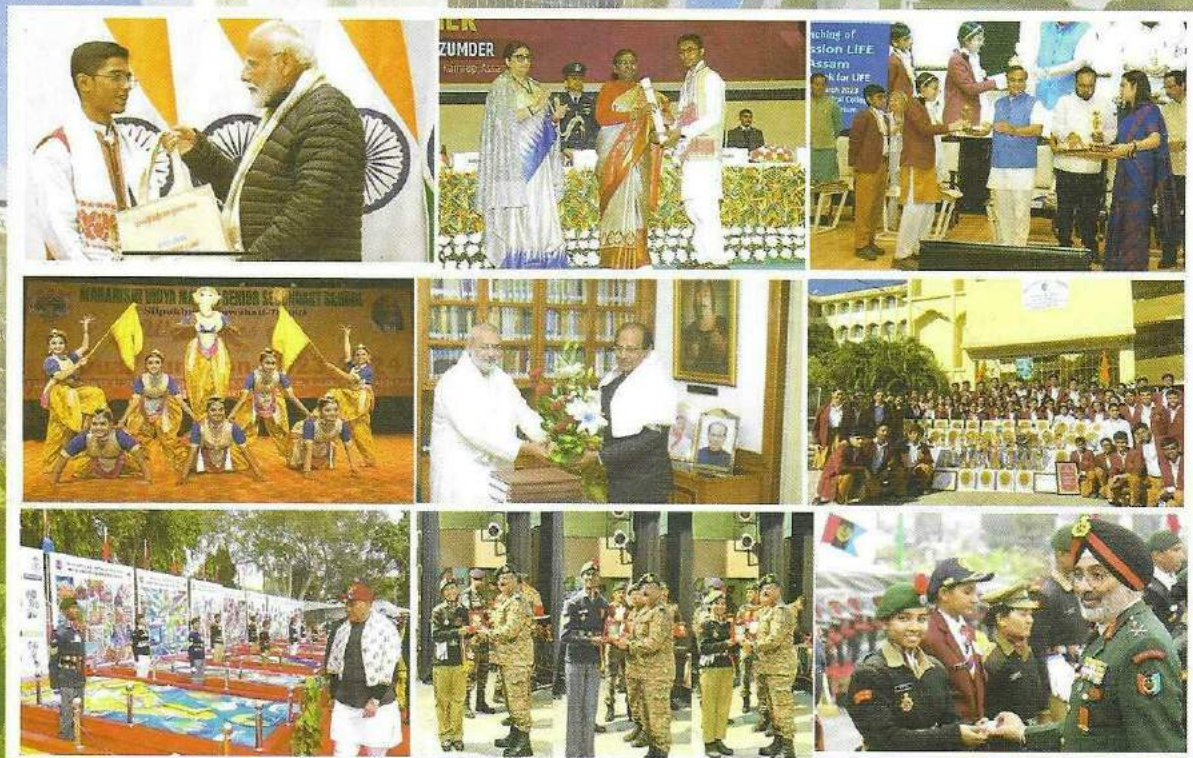

# MAHARISHI VIDYA MANDIR SR. SECONDARY SCHOOL

Silpukhuri, Guwahati: 03